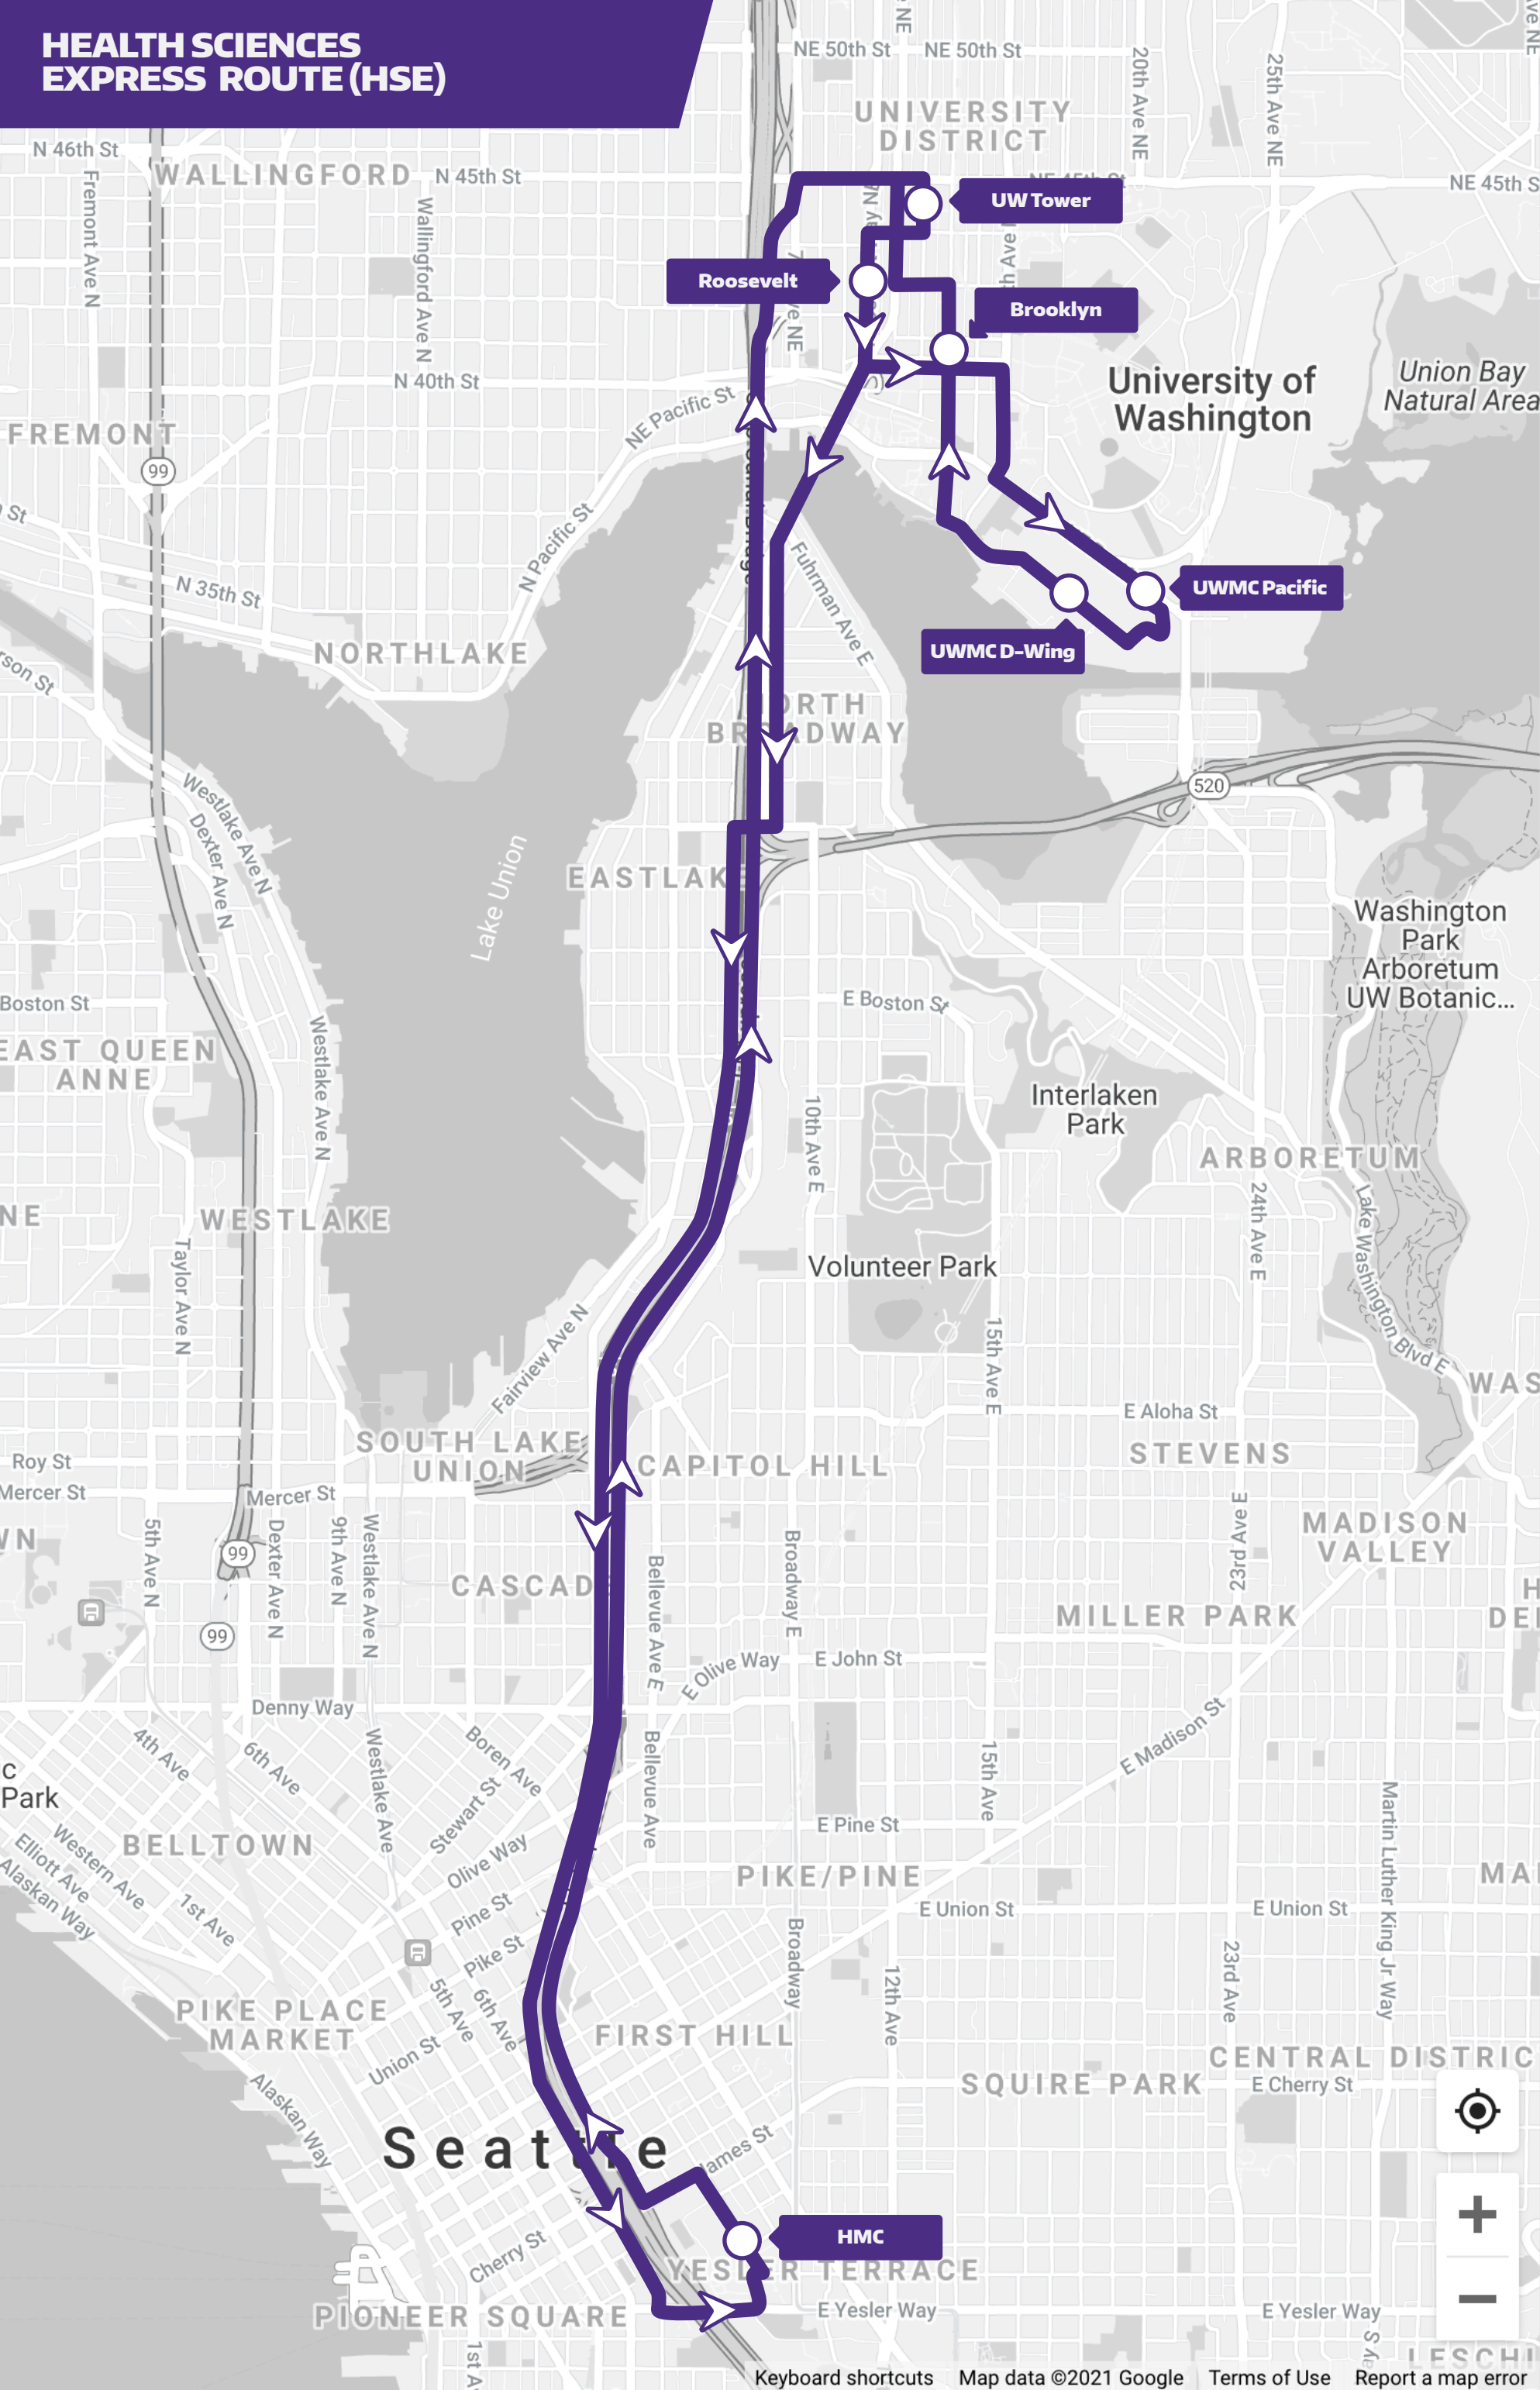

HEALTH SCIENCES EXPRESS ROUTE (HSE)

Map navigation controls including a location pin icon, a plus sign for zooming in, and a minus sign for zooming out.