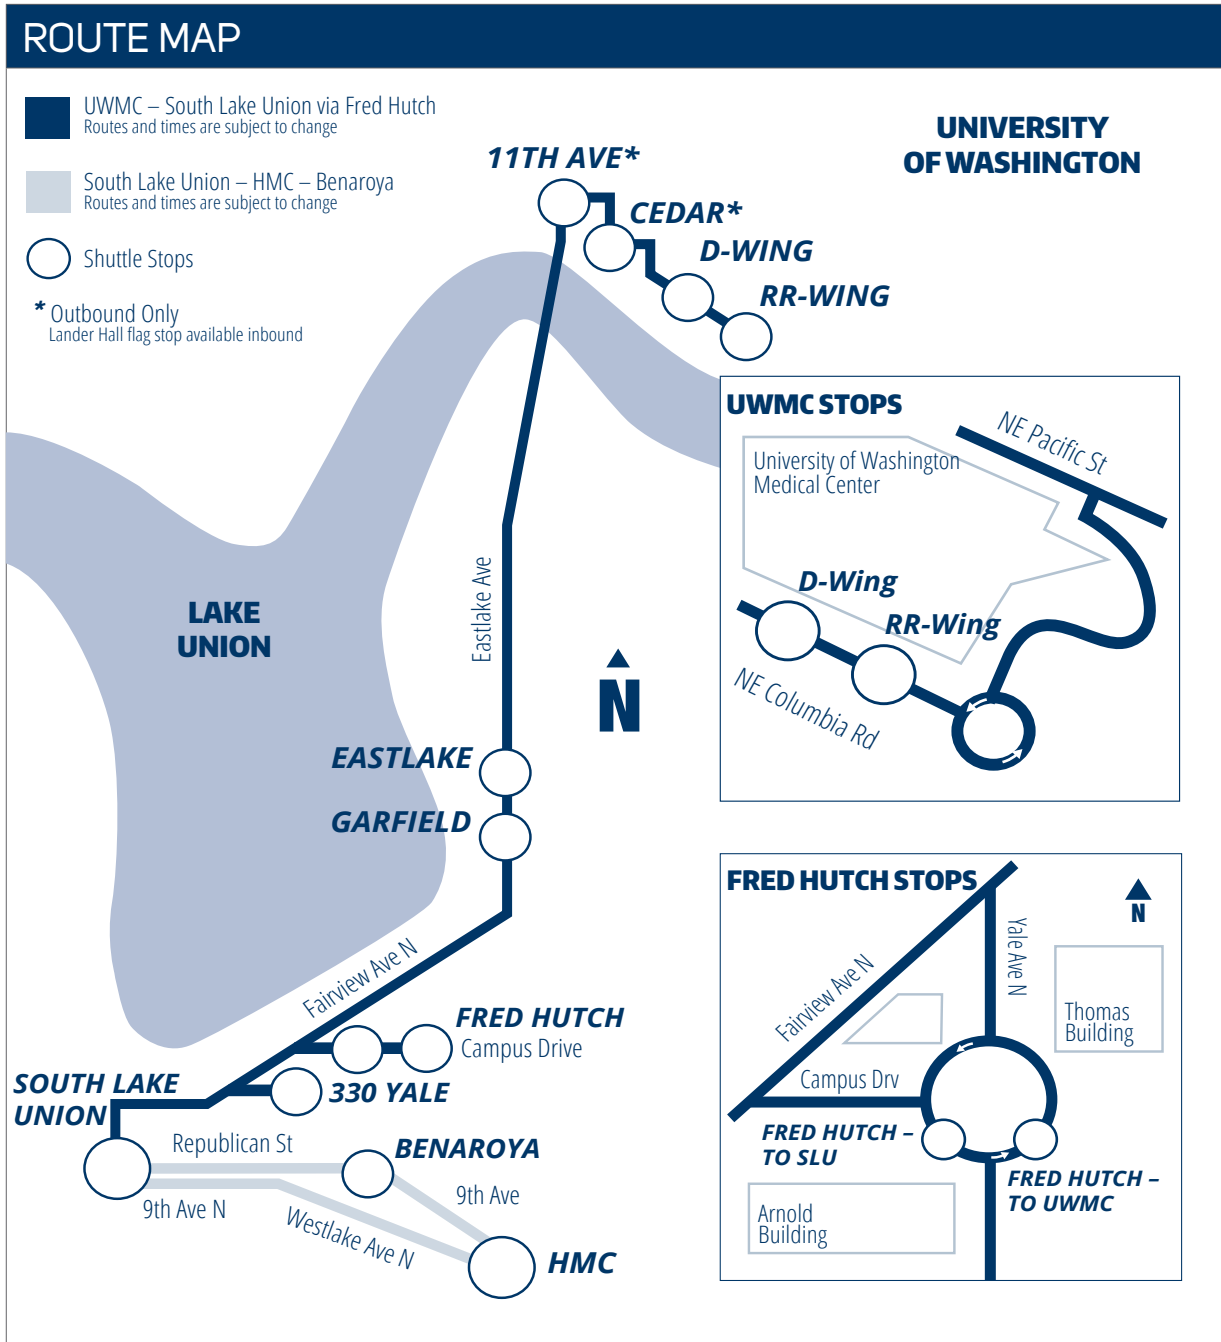

UW/FRED HUTCH SOUTH LAKE UNION SHUTTLE SCHEDULE

A partnership between University of Washington School of Medicine and Fred Hutch

Service operates Monday – Friday, excluding University holidays. Schedule reflects departure times except where arrivals are indicated.

Effective April 7, 2026

When does my shuttle arrive?

Text uwbus # to 41411 where # is the shuttle stop number.

For example, texting "uwbus 12" to 41411 will return the arrival time for the D-Wing stop.

transportation.uw.edu/slu

Rider Alerts
@uwshuttles

Wi-fi
onboard

Live shuttle
tracking

SMS
updates

UW/Fred Hutch South Lake Union Shuttle
Box 354270 206-685-3146 transportation.uw.edu/slu

Dial-A-Ride, Health Sciences Express, NightRide, UW/Fred Hutch South Lake Union Shuttle