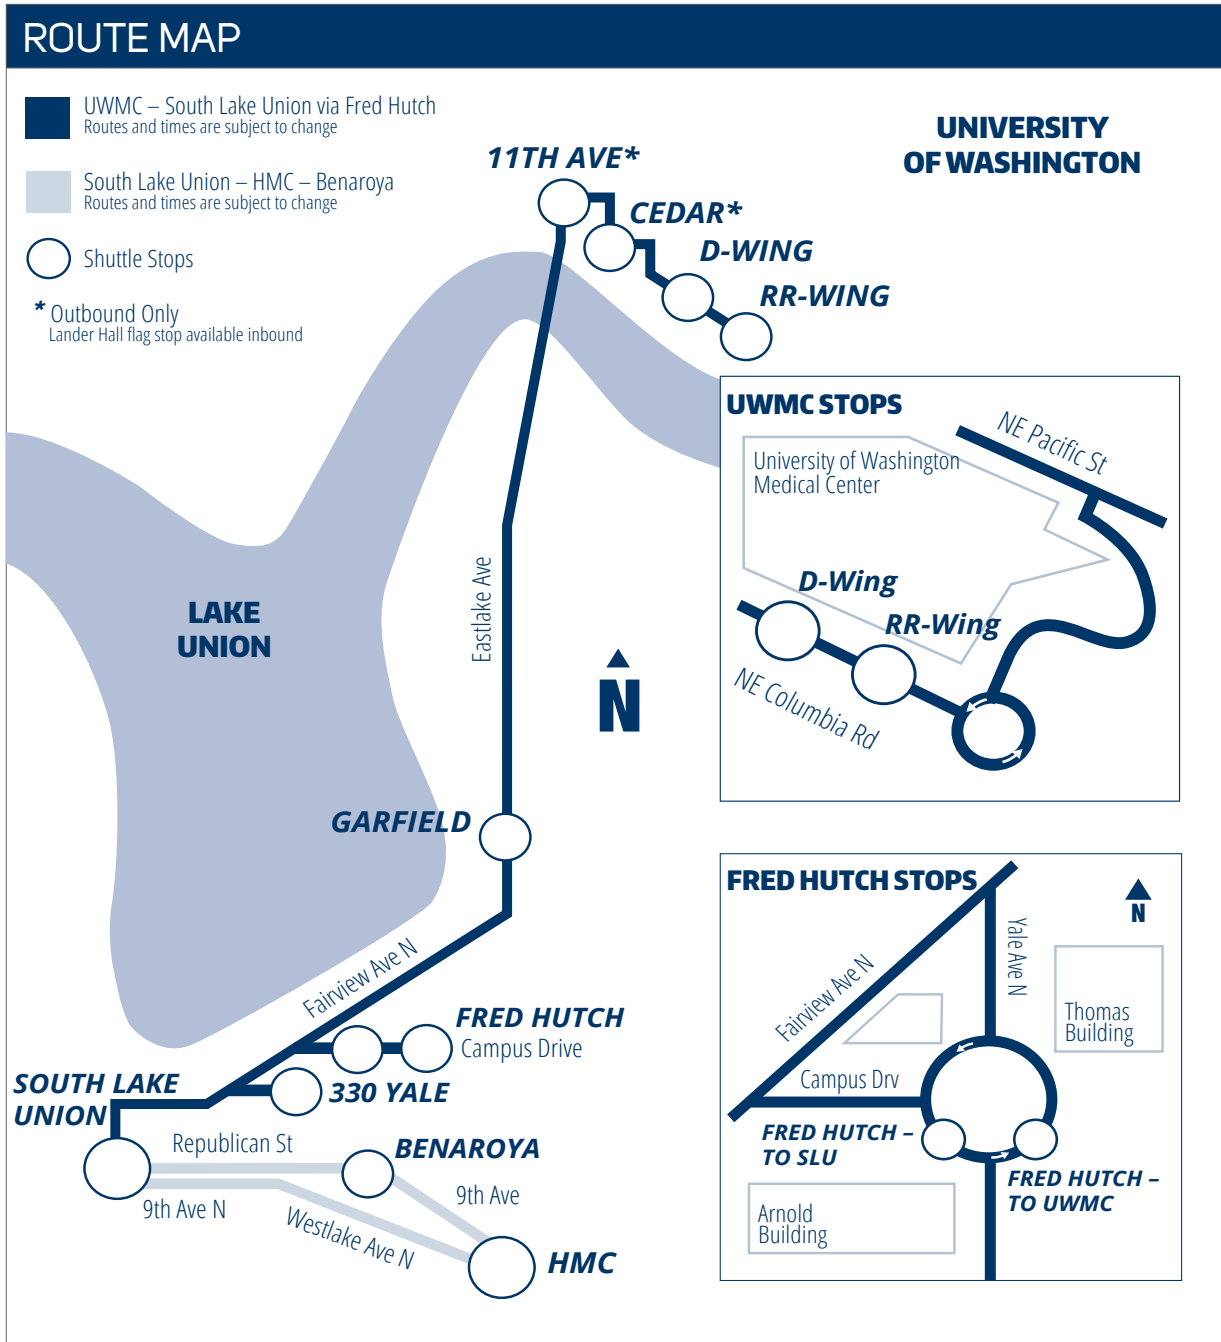

UW/FRED HUTCH SOUTH LAKE UNION SHUTTLE SCHEDULE

A partnership between University of Washington School of Medicine and Fred Hutch

Service operates Monday – Friday, excluding University holidays. Schedule reflects departure times except where arrivals are indicated.

Effective April 27, 2026

When does my shuttle arrive?

Text uwbus # to 41411 where # is the shuttle stop number.

For example, texting "uwbus 12" to 41411 will return the arrival time for the D-Wing stop.

transportation.uw.edu/slu

Rider Alerts
@uwshuttles

Wi-fi
onboard

Live shuttle
tracking

SMS
updates

UW/Fred Hutch South Lake Union Shuttle
Box 354270 206-685-3146 transportation.uw.edu/slu

Dial-A-Ride, Health Sciences Express, NightRide, UW/Fred Hutch South Lake Union Shuttle