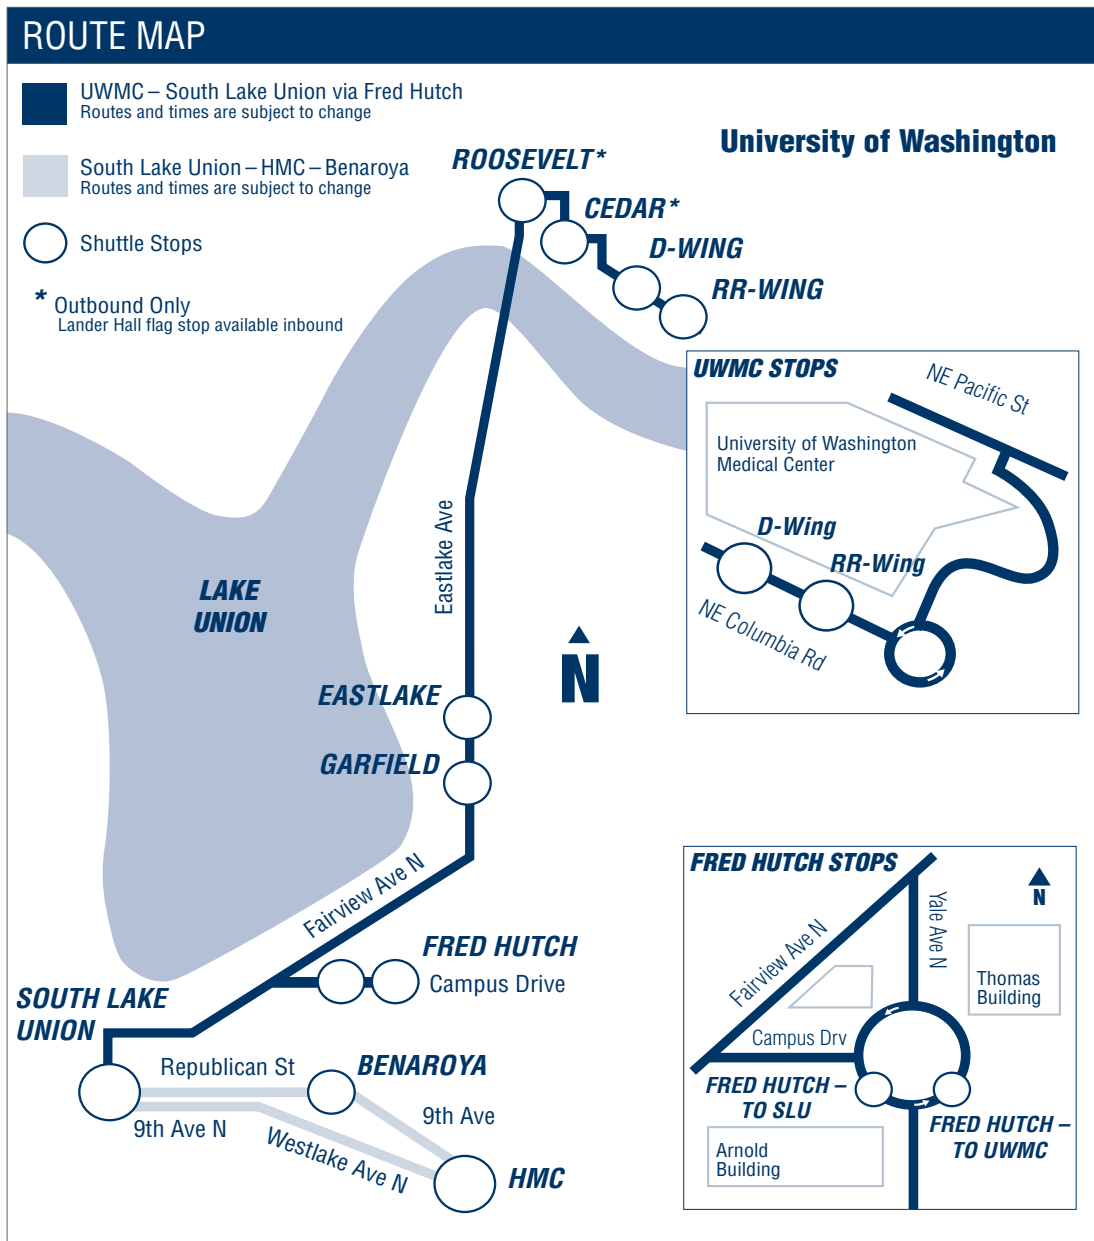

UW/Fred Hutch SOUTH LAKE UNION SHUTTLE SCHEDULE

A partnership between University of Washington School of Medicine and Fred Hutch

Service Operates Monday – Friday, excluding University Holidays. For rider alerts visit uwshuttles.com/slu or call 206-685-3146.

Effective June 21, 2022

When does my shuttle arrive?

Text uwbus # to 41411 where # is the shuttle stop number.
For example, texting “uwbus 12” to 41411 will return the arrival time for the D-Wing stop.

uwshuttles.com/slu

UW/Fred Hutch South Lake Union Shuttle
Box 354270 206-685-3146 facilities.uw.edu/slu