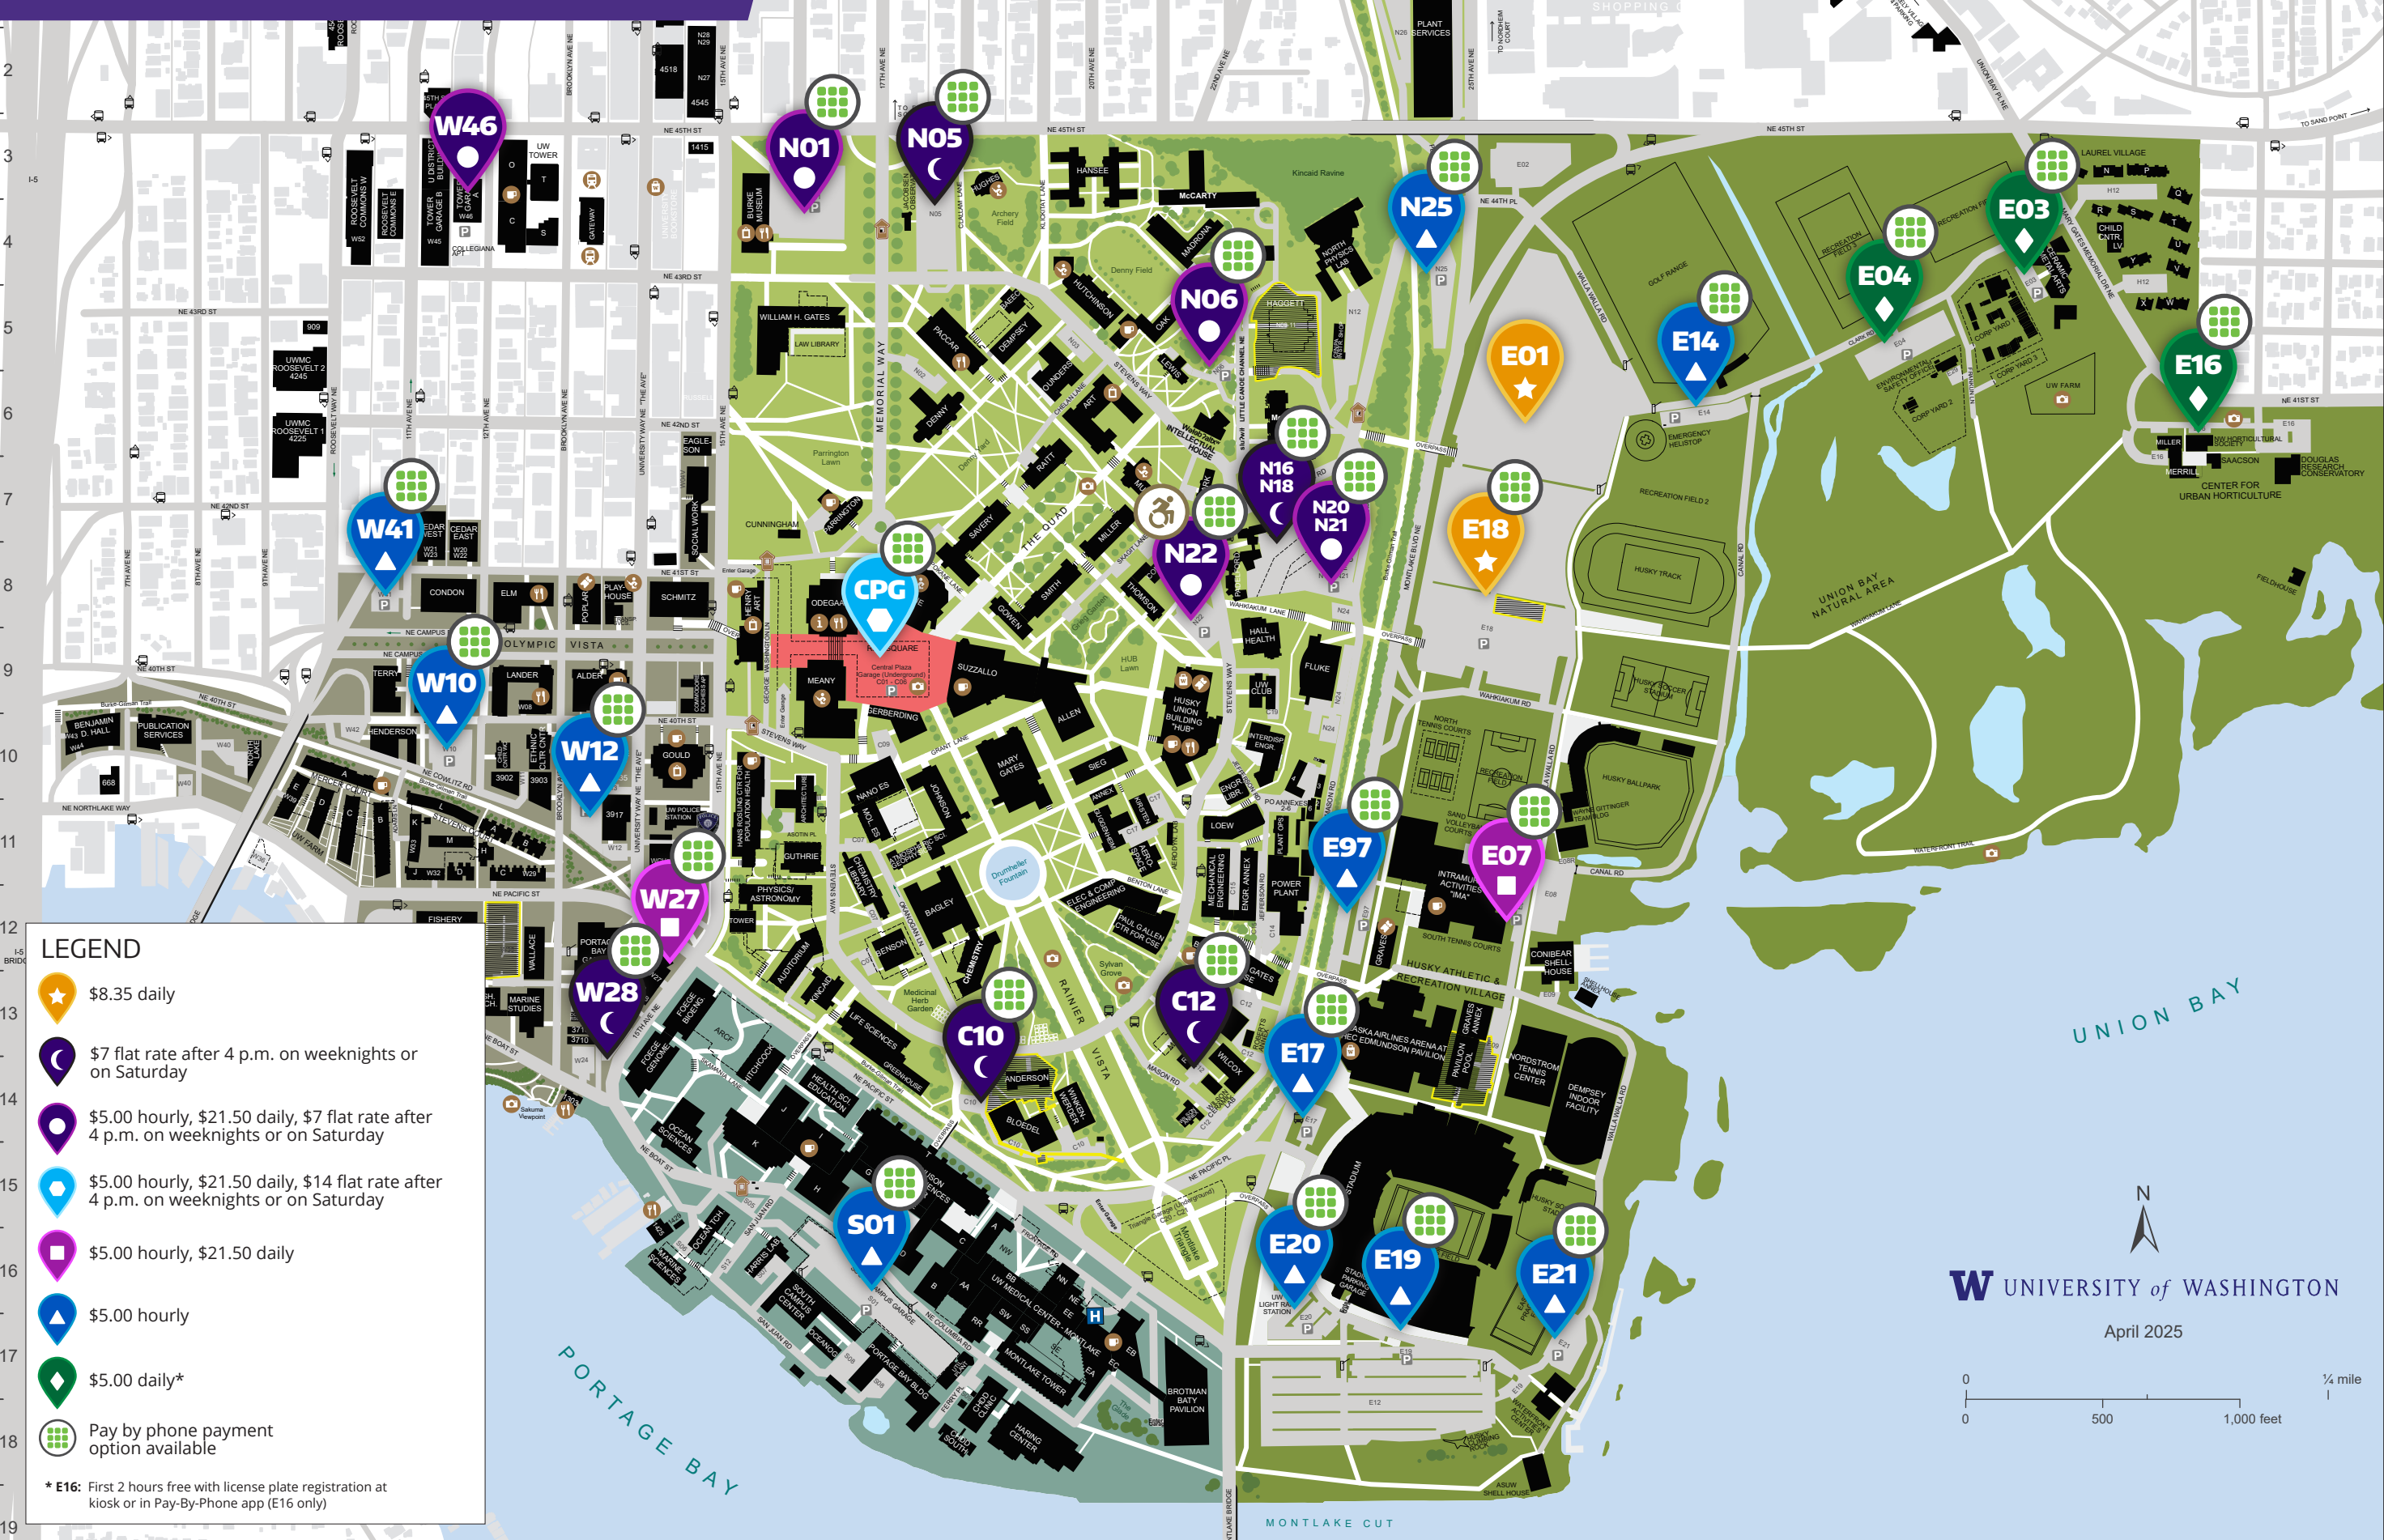

SELF-SERVE PARKING LOTS & GARAGES

LEGEND

- \$8.35 daily
- \$7 flat rate after 4 p.m. on weeknights or on Saturday
- \$5.00 hourly, \$21.50 daily, \$7 flat rate after 4 p.m. on weeknights or on Saturday
- \$5.00 hourly, \$21.50 daily, \$14 flat rate after 4 p.m. on weeknights or on Saturday
- \$5.00 hourly, \$21.50 daily
- \$5.00 hourly
- \$5.00 daily*
- Pay by phone payment option available

* E16: First 2 hours free with license plate registration at kiosk or in Pay-By-Phone app (E16 only)

W UNIVERSITY of WASHINGTON

April 2025

0 500 1,000 feet 1/4 mile